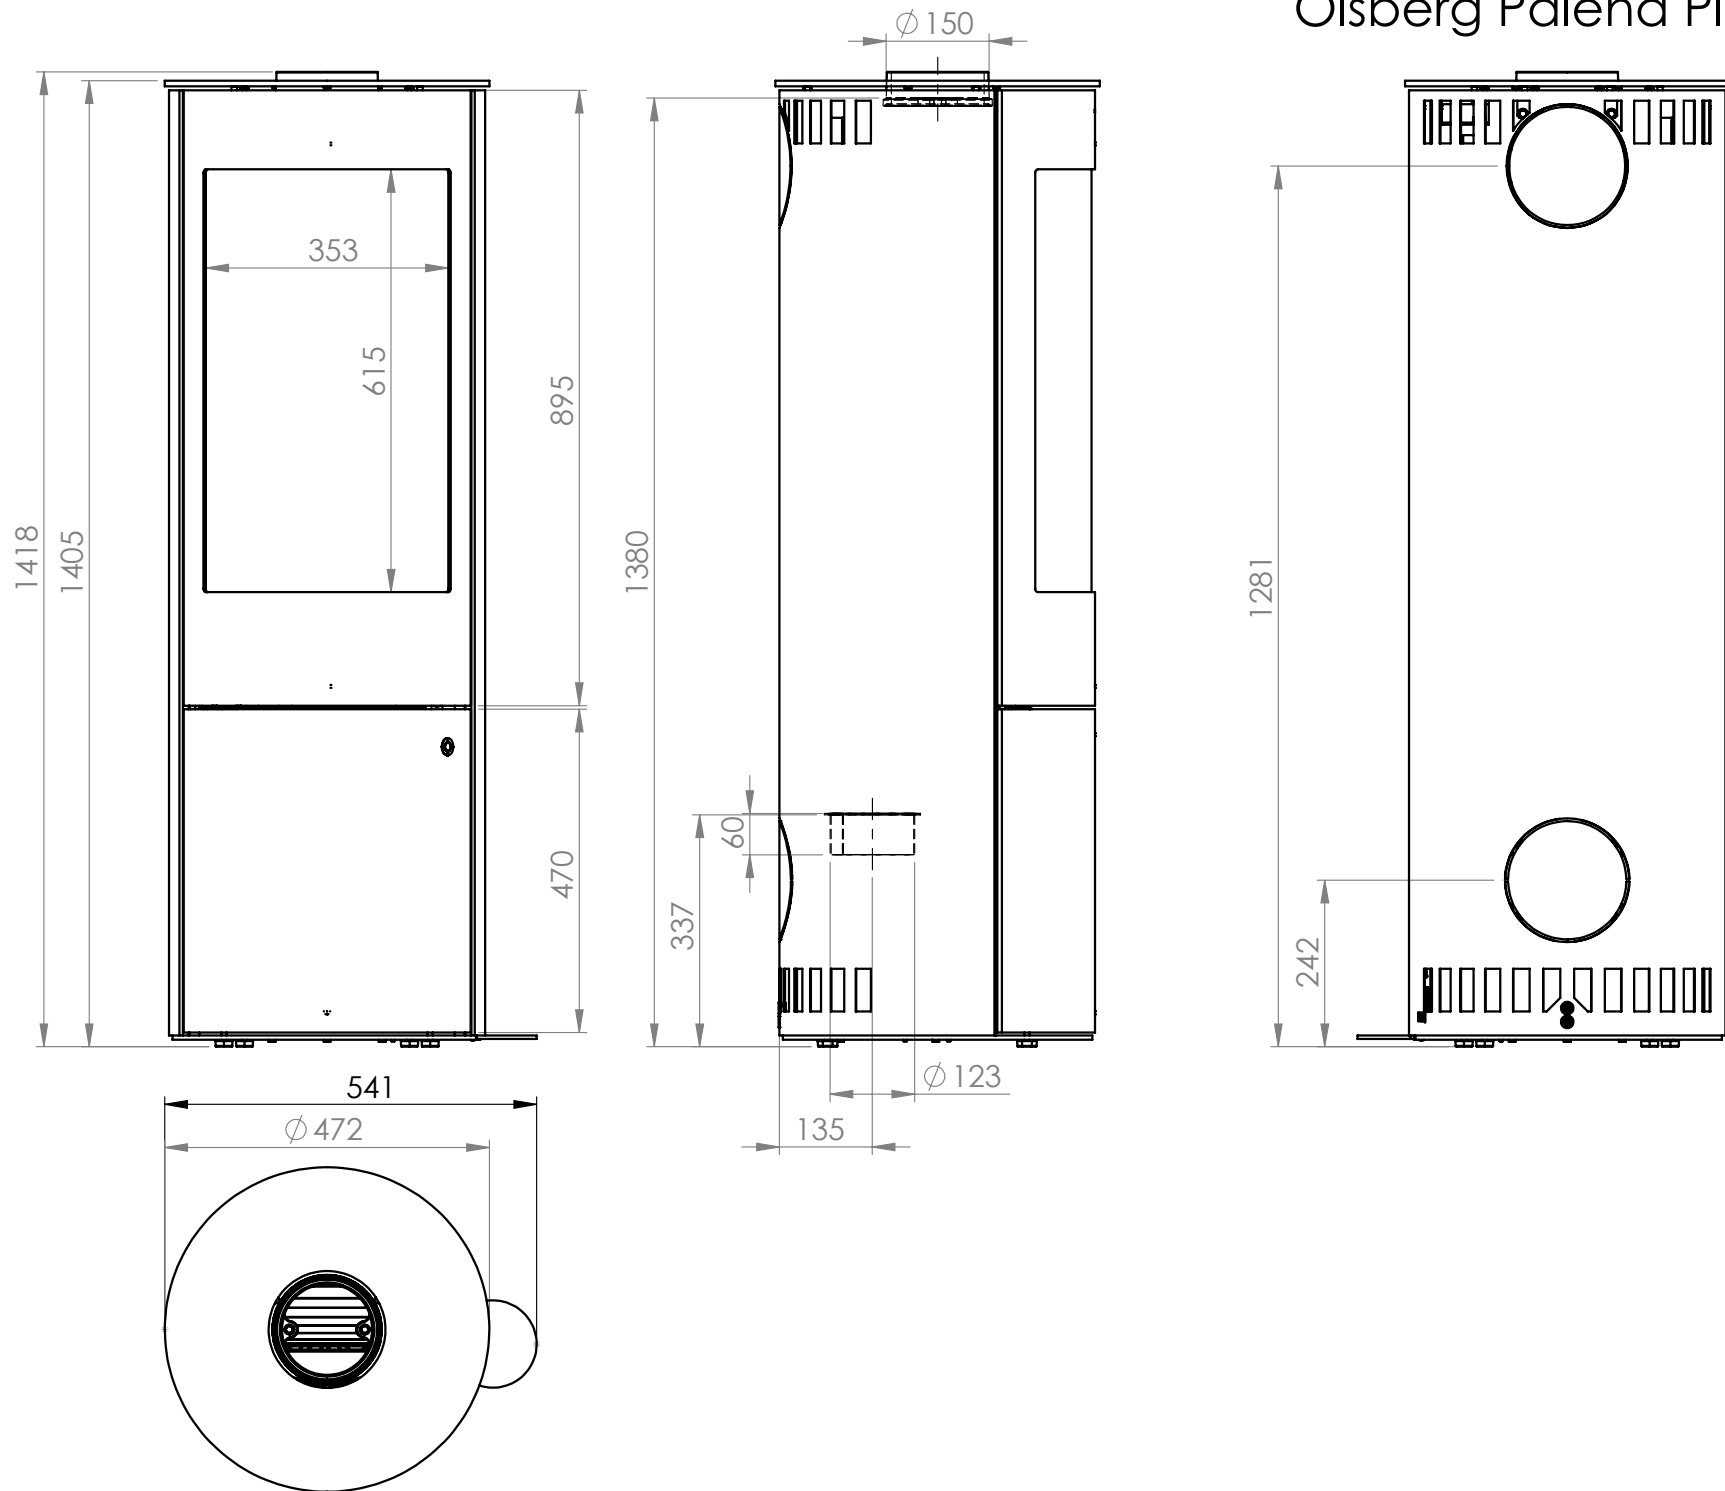

# Olsberg Palena Plus Smartdoor

Maße in mm